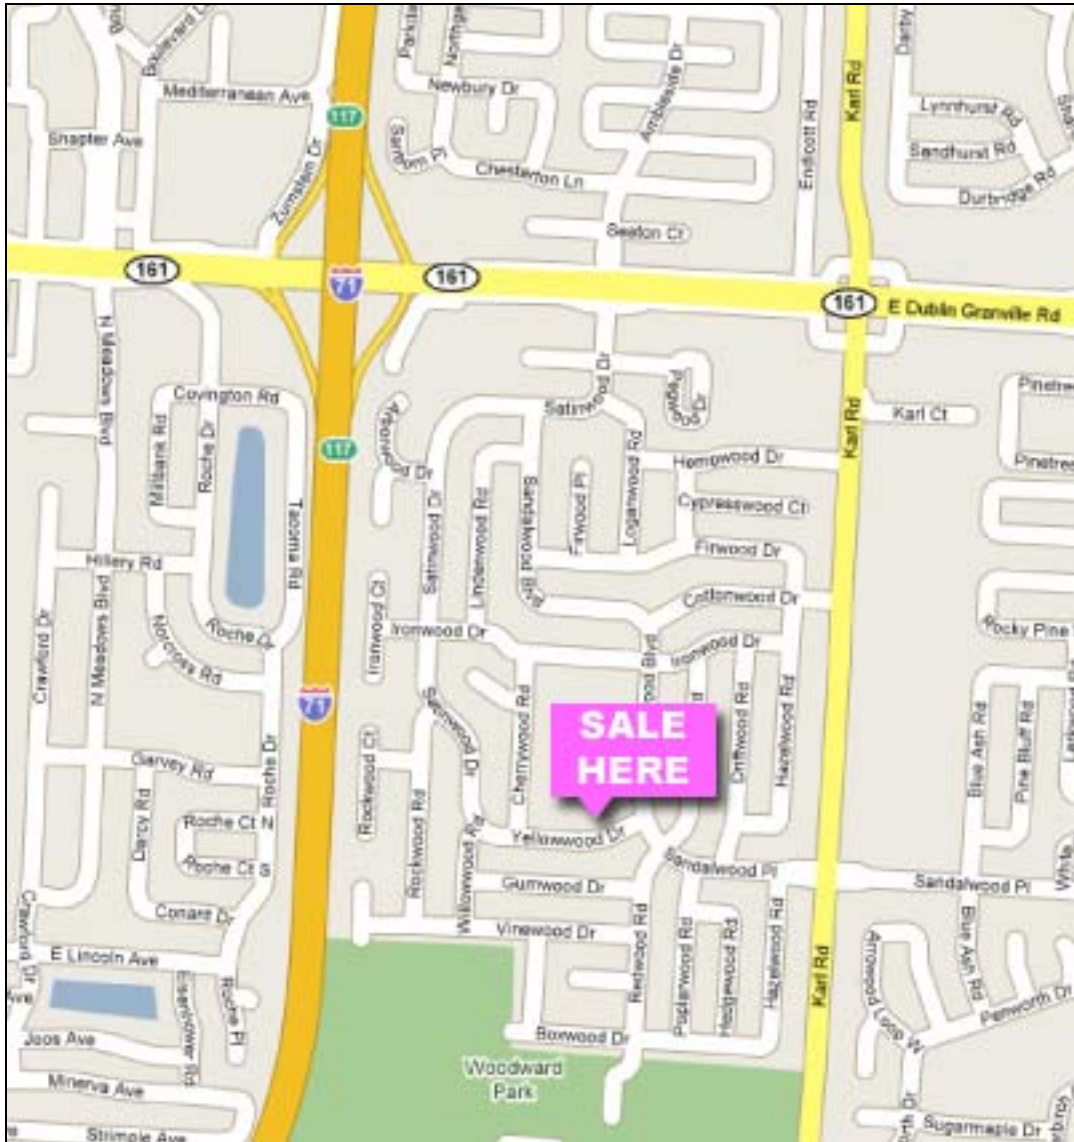

MAP to Centsible Sisters Sale

Directions

- From I-71, take E. Dublin Granville Road (Route 161) East to Karl Road
 - Turn Right (South) on Karl Road and go to Sandalwood Place
- Turn Right (West) on Sandalwood Place and go to Yellowwood Drive
- Turn Left on Yellowwood Drive and turn Right into the 1st entrance to the commercial center parking lot...YOU ARE HERE...Just follow the signs.

American Legion Columbus Post 82
5475 Sandalwood Blvd.
Columbus, OH 43229

If you need help, please call us at (614) 545-8819